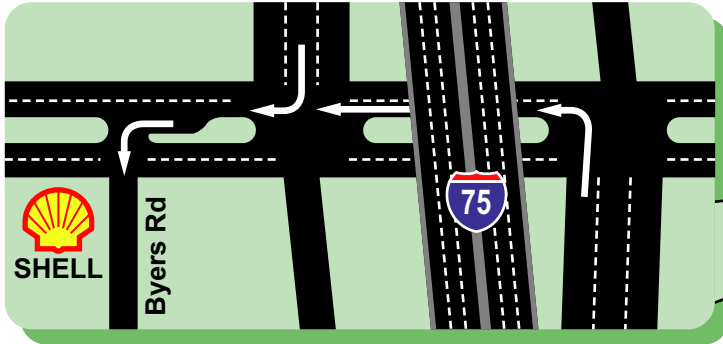

If you are driving **south** on I-75, take **exit 44** (SR 725/Miamisburg Centerville). On the exit ramp, get in the **middle lane** to turn **right** onto SR 725. Take the next **left** at the Shell station onto **Byers Road**. O'Neil is 0.7 mile on the right.

If you are driving **north** on I-75, take **exit 44** (SR 725/Miamisburg Centerville). On the exit ramp, get in the **left lane** to turn **left** onto SR 725. After passing I-75, turn **left** onto **Byers Road** at the Shell station. O'Neil is 0.7 mile on the right.