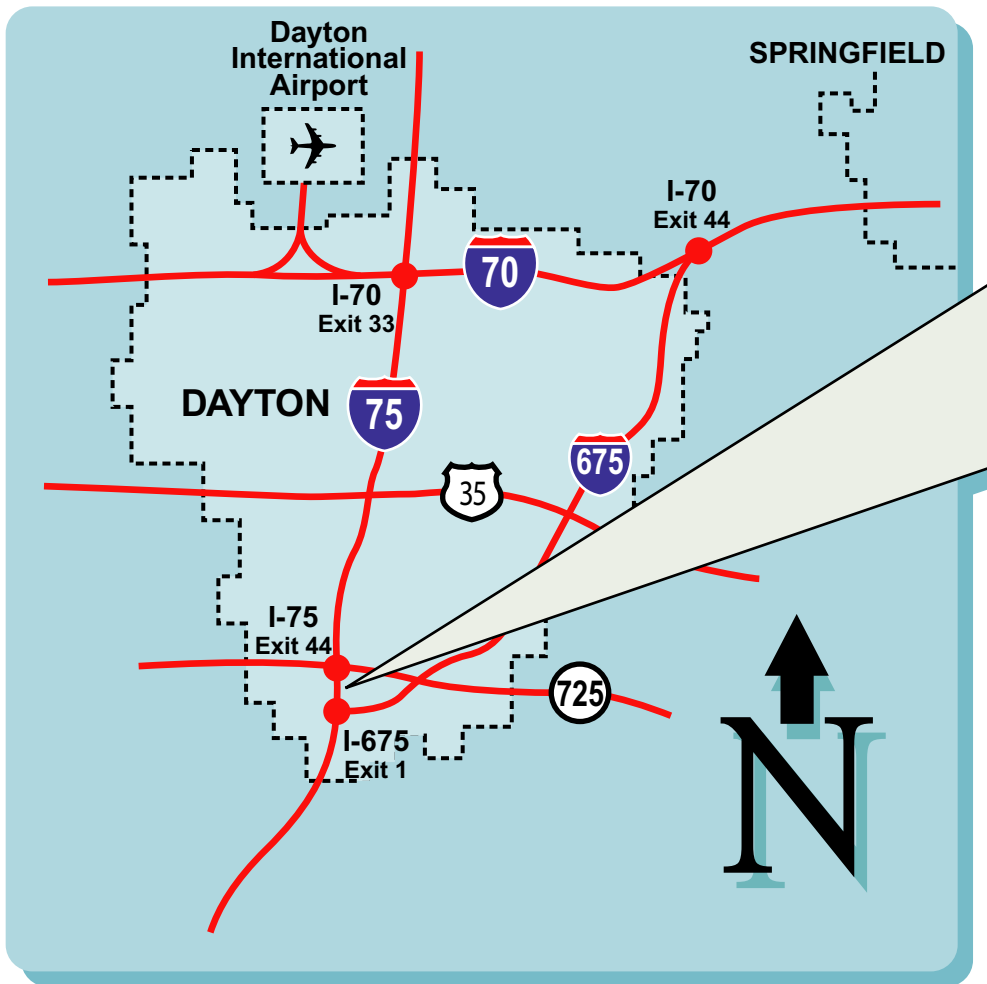

If you are driving **south** on I-75, take **exit 44** (SR 725/Miamisburg Centerville). On the exit ramp, get in the **middle lane** to turn **right** onto SR 725. Take the next **left** at the Shell station onto **Byers Road**. O'Neil is 0.7 mile on the right.

If you are driving **north** on I-75, take **exit 44** (SR 725/Miamisburg Centerville). On the exit ramp, get in the **left lane** to turn **left** onto SR 725. After passing I-75, turn **left** onto **Byers Road** at the Shell station. O'Neil is 0.7 mile on the right.